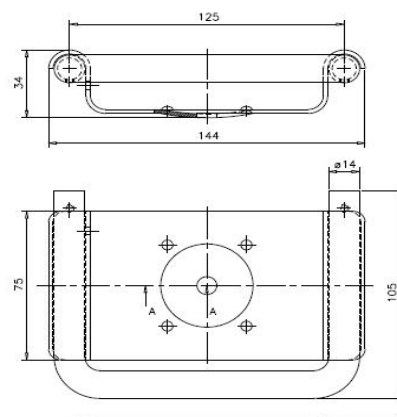

PRODUCT DOCUMENTATION

Product Name: Soap dish, grey

Article Number: 14.7035.02.122
Satin stainless steel
16.7035.01.129
Polished stainless steel

Photo:

Drawing:

Product Information:

Material: AISI 316 Stainless steel
Surface finish: Satin 320 grain or polished
Material thickness / Radius: Ø14
Height: 34mm Width: 144mm Depth: 105mm

Product Specification:

d line Soap dish rilsan finished dark grey with Ø14x105 c/c 125mm bracket with concealed fixing AISI 316 satin stainless steel.

d line Soap dish rilsan finished dark grey with Ø14x105 c/c 125mm bracket with concealed fixing AISI 316 polished stainless steel.

Certificate: -
Warranty: 20 years (non moveable parts)

Spare Parts / Accessories:

14.9760.02.050 Loose hangers
14.9760.25.076 Loose shelf grey
P0.0000.00.451 Screws and plugs

Related Products:

-

Mounting:

Ø4,5x70mm screws with plugs 8x40mm. Please use correct screws and plugs for the type of wall.